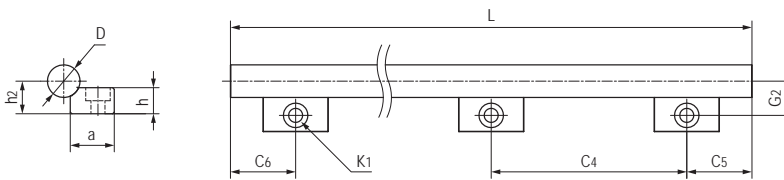

WR01单圆不锈钢直线导轨 Stainless steel linear guides, single round rail

产品特性 Product features

- 316Ti不锈钢单圆导轨
 - 较强的抗腐蚀能力
 - 配合LIN滑动膜抵抗污物
 - 免维护与无噪音运行
 - 自由设计安装宽度
- Single guide rails made of stainless steel 316Ti
 - Good corrosion resistance
 - Resistance to dirt with LIN liners
 - Maintenance-free and no noise
 - Variable width can be fitted

标准规格 Standard specifications

产品编码 Part No.:

WR01-10-0000-ES1

材质 Material:
 316Ti不锈钢 Stainless steel
 长度 Length
 直径 Diameter

产品编码 Part No.	D [mm]	h [mm]	h ₂ [mm]	a [mm]	C ₄ [mm]	C ₅ =C ₆ [mm]		K ₁ [mm]	G ₂ [mm]	L max. [mm]	重量 Weight [kg/m]
						min.	max.				
WR01-10-0000-ES1	10	5.5	9	27	120	20	79.5	*M6	17	3000	0.92
WR01-16-0000-ES1	16	12	14	27	120	20	79.5	M8	19	3000	2.24
WR01-20-0000-ES1	20	16	20	27	120	20	79.5	M8	21	3000	3.32

*M6: 通孔 Plain holes